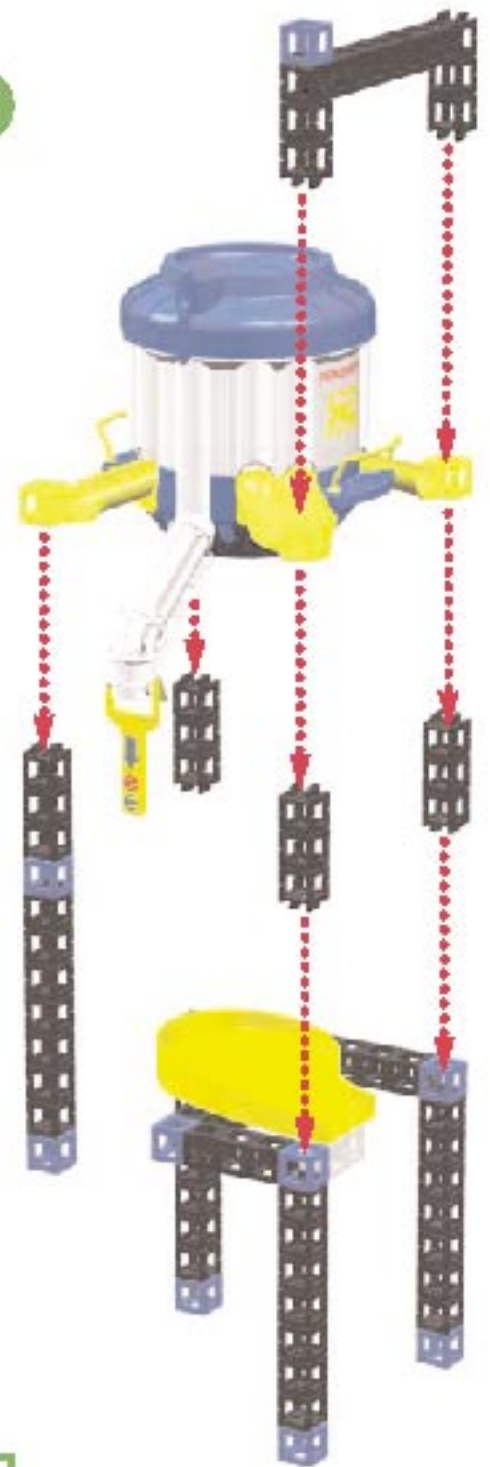

Lift & Load Rail Tower II

RC Monorail Start Set + Monorail Track + Elevator + Skip Track + Sweeper + Chutes & Hoppers II

523 pieces
523 piezas
523 pièces
523 Stücke
523 pezzi
523 stukken
523 stora
523 store

Parts Count Continued

Lift & Load Rail Tower II

BUILD

Construye
Construis

Bau
Costruite

Bouw
Bygg

1

2

3

4

5

6

7

8

9

10